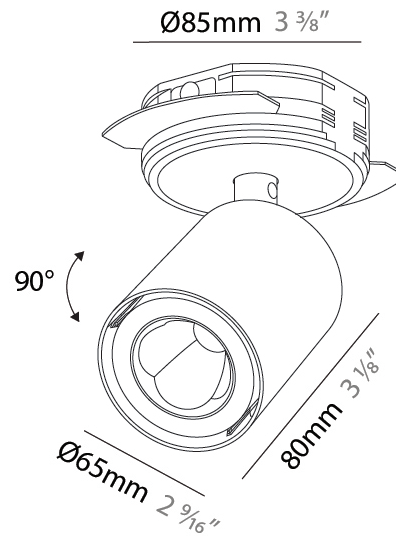

GENERAL

Series: Oiko Pro In
Partner: Prolicht
Division: Architectural
Installation: Trimless
Product Type: Spots
Mounting Location: Ceiling
Light Distribution: Adjustable

PHYSICAL

Aperture Sizes - Downlights: 2"
Shape: Cylinder
Diameter (mm): 65
Diameter (in): 2 ⁹ / ₁₆
Height (mm): 120
Depth (mm): 50
Height (in): 4 ³ / ₄
Depth (in): 1 ¹⁵ / ₁₆

Fixture Finish: SSR / BKV / CWI / CRY / HAB / UFT / ITA / RUA / FTG / MYG / LOD / PUS / FRO / FUP / KIA / POP / BLS / SPG / MEY / GOH / CHC / COM / ABZ / JAG / OBR / MOS / ROR

Fixture Material: Aluminum
Cut-out Measurements: 86mm / 3 3/8"

OPTICAL

Beam Angle: 62
Adjustability: Rotational 350°; Tilt 90°

RATINGS AND CERTIFICATIONS

Certified By: CSA Certified to UL and CSA Standards
IP rating: IP20

A3D356-

PROJECT

TYPE

SPECIFIER

GENERAL

Series: Oiko Pro In
 Partner: Prolicht
 Division: Architectural
 Installation: Surface
 Product Type: Spots
 Mounting Location: Ceiling
 Light Distribution: Adjustable

PHYSICAL

Aperture Sizes - Downlights: 2"
 Shape: Cylinder
 Diameter (mm): 65
 Diameter (in): 2 ⁹/₁₆
 Height (mm): 120
 Depth (mm): 50
 Height (in): 4 ³/₄
 Depth (in): 1 ¹⁵/₁₆