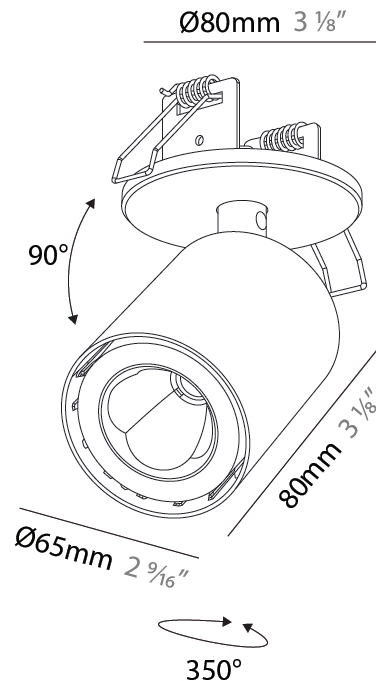

base number   Finishes (Diamond)   Finishes (Triangle)

1. To build a product code in our configurator select the specify button on the base model # product page
2. To build a manual product code on this datasheet choose from the options listed below in blue font and add the suffix to the base model #

GENERAL

Series: Oiko Pro In
Partner: Prolicht
Division: Architectural
Installation: Surface
Product Type: Spots
Mounting Location: Ceiling
Light Distribution: Adjustable

PHYSICAL

Aperture Sizes - Downlights: 2"
Shape: Cylinder
Diameter (mm): 65
Diameter (in): 2 ⁹/₁₆
Height (mm): 120
Depth (mm): 50
Height (in): 4 ³/₄
Depth (in): 1 ¹⁵/₁₆

Fixture Finish: SSR / BKV / CWI / CRY / HAB / UFT / ITA / RUA / FTG / MYG / LOD / PUS / FRO / FUP / KIA / POP / BLS / SPG / MEY / GOH / CHC / COM / ABZ / JAG / OBR / MOS / ROR

Fixture Material: Aluminum
Cut-out Measurements: 68mm / 2 11/16"

ELECTRICAL

Lamp Type: LED
Input Wattage (W): 14.4
Total Output Wattage (W): 13.1
Driver Included: No
Driver Location: Remote
Driver Type: Constant Current - Universal
Driver Class: Class 2
Input Voltage (V): 120 - 277
Constant Current (MA): 700

LED

Number of LEDs: 1
Color Temperature (°K): 2700 / 3000 / 3500 / 4000
Max. Delivered Lumen (lm): 1175 - 1381
Nominal Lumen (lm): 1242 - 1460
CRI: >90 CRI
Lamp Life (hrs): 50000

OPTICAL

Beam Angle: 62
Adjustability: Rotational 350°; Tilt 90°

RATINGS AND CERTIFICATIONS

Certified By: CSA Certified to UL and CSA Standards
IP rating: IP20