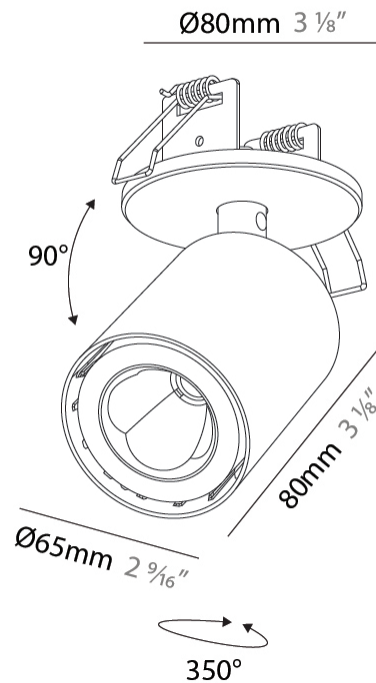

1. To build a product code in our configurator select the specify button on the base model # product page
2. To build a manual product code on this datasheet choose from the options listed below in blue font and add the suffix to the base model #

GENERAL

Series: Oiko Pro In
Partner: Prolicht
Division: Architectural
Installation: Surface
Product Type: Spots
Mounting Location: Ceiling
Light Distribution: Adjustable

PHYSICAL

Aperture Sizes - Downlights: 2"
Shape: Cylinder
Diameter (mm): 65
Diameter (in): 2 ⁹/₁₆
Height (mm): 120
Depth (mm): 50
Height (in): 4 ³/₄
Depth (in): 1 ¹⁵/₁₆

Fixture Finish: SSR / BKV / CWI / CRY / HAB / UFT / ITA / RUA / FTG / MYG / LOD / PUS / FRO / FUP / KIA / POP / BLS / SPG / MEY / GOH / CHC / COM / ABZ / JAG / OBR / MOS / ROR

Fixture Material: Aluminum
Cut-out Measurements: 68mm / 2 11/16"

ELECTRICAL

Lamp Type: LED
Input Wattage (W): 19
Total Output Wattage (W): 17.3
Driver Included: No
Driver Location: Remote
Driver Type: Constant Current - Universal
Driver Class: Class 2
Input Voltage (V): 120 - 277
Constant Current (MA): 500

LED

Number of LEDs: 1
Color Temperature (°K): 2700 / 3000 / 3500 / 4000
Max. Delivered Lumen (lm): 1820 / 1829 / 1914 / 1932
Nominal Lumen (lm): 2040 / 2050 / 2146 / 2166
CRI: >90 CRI
Lamp Life (hrs): 50000

OPTICAL

Beam Angle: 62
Adjustability: Rotational 350°; Tilt 90°

RATINGS AND CERTIFICATIONS

Certified By: CSA Certified to UL and CSA Standards
IP rating: IP20